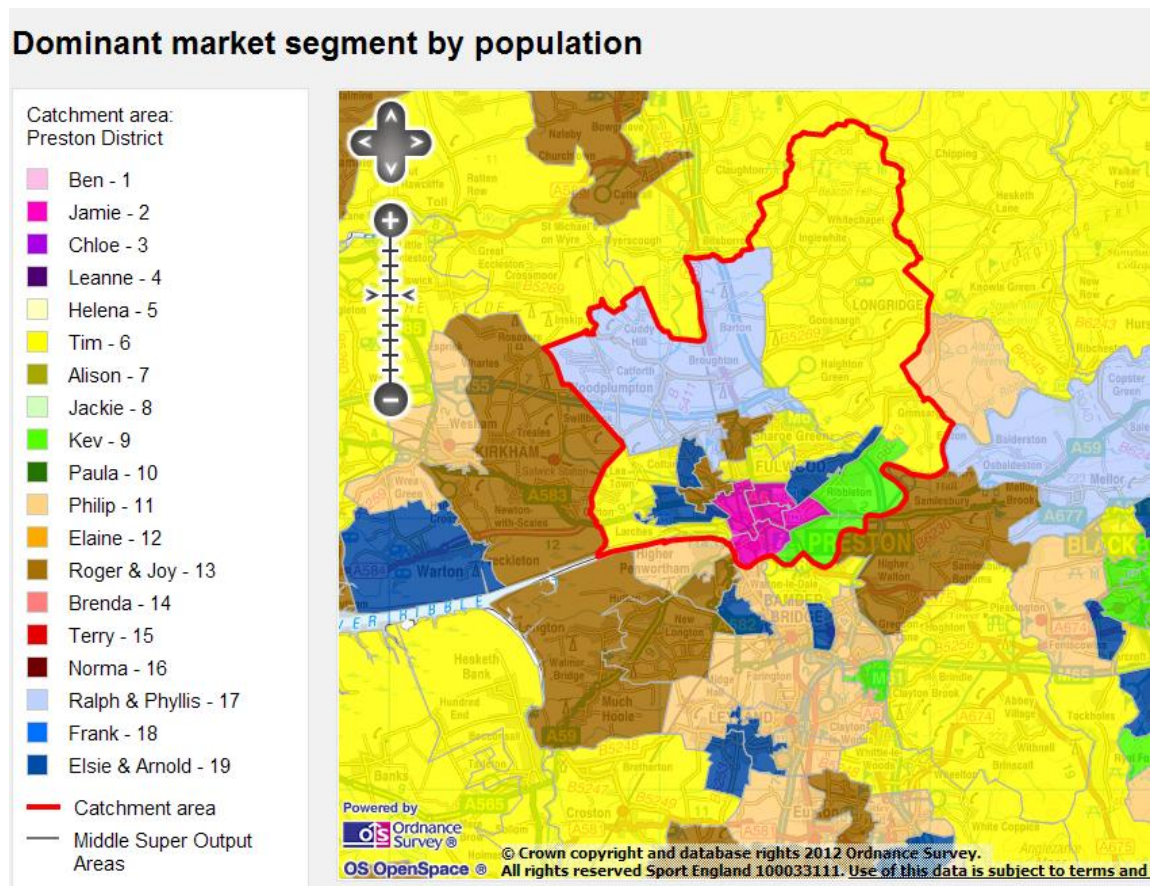

CENTRAL LANCASHIRE PLAYING PITCH STRATEGY

APPENDIX THREE: MAP OF SPORT ENGLAND DOMINANT MARKET SEGMENTS BY POPULATION FOR SOUTH RIBBLE, CHORLEY AND PRESTON

Figure 3.1: Map of dominant market segments by population for South Ribble

CENTRAL LANCASHIRE PLAYING PITCH STRATEGY

Figure 3.2: Map of dominant market segments by population for Preston

CENTRAL LANCASHIRE PLAYING PITCH STRATEGY

Figure 3.3: Map of dominant market segments by population for Chorley