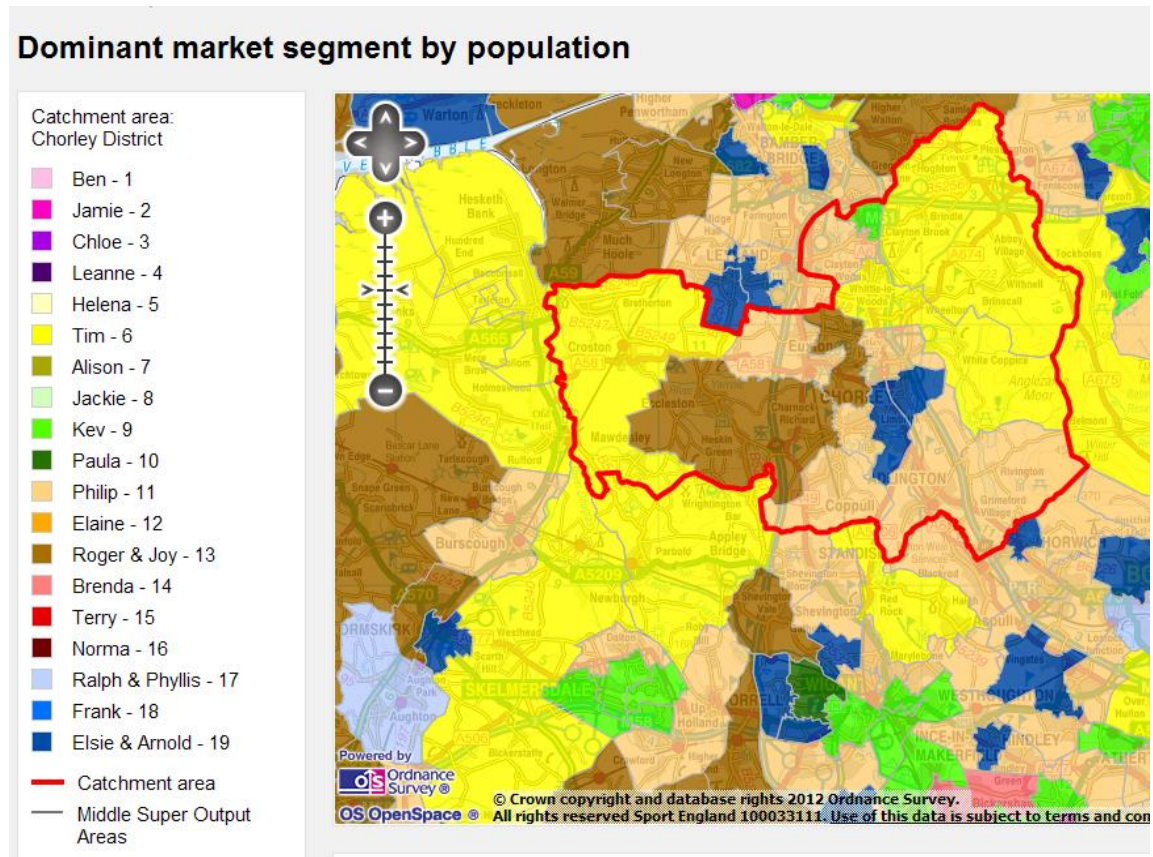

CENTRAL LANCASHIRE PLAYING PITCH STRATEGY

APPENDIX THREE: MAP OF SPORT ENGLAND DOMINANT MARKET SEGMENTS BY POPULATION FOR SOUTH RIBBLE, CHORLEY AND PRESTON

Figure 3.1: Map of dominant market segments by population for South Ribble

CENTRAL LANCASHIRE PLAYING PITCH STRATEGY

Figure 3.2: Map of dominant market segments by population for Preston

CENTRAL LANCASHIRE PLAYING PITCH STRATEGY

Figure 3.3: Map of dominant market segments by population for Chorley