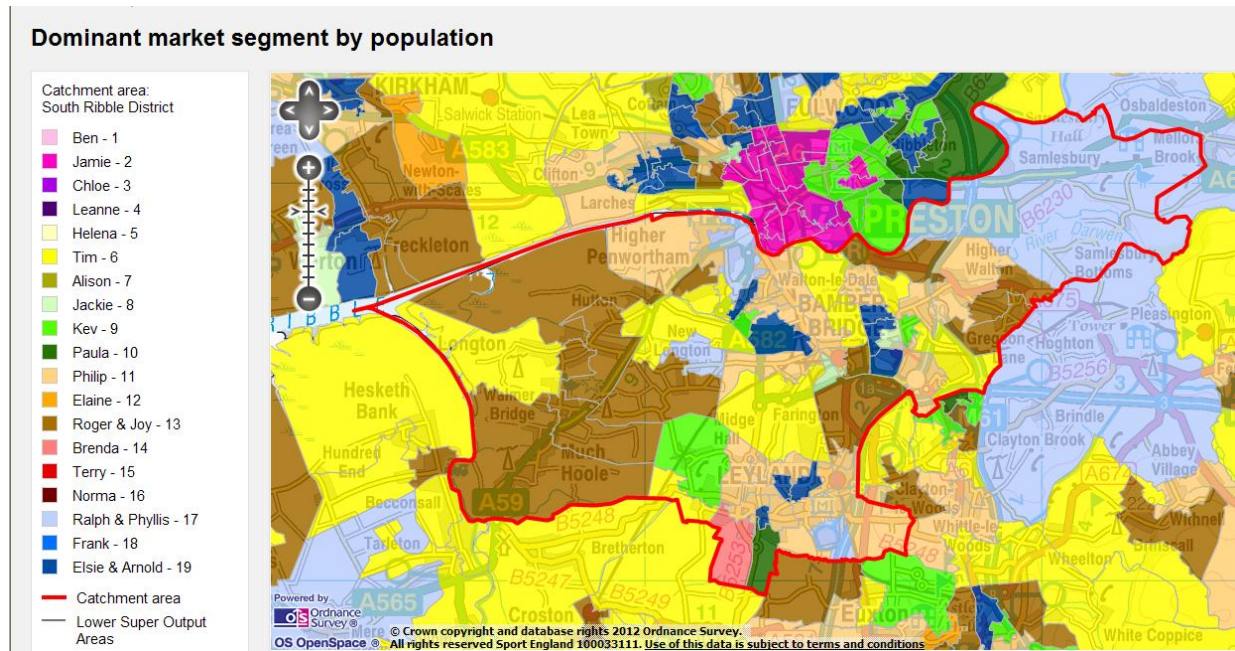

CENTRAL LANCASHIRE PLAYING PITCH STRATEGY

APPENDIX THREE: MAP OF SPORT ENGLAND DOMINANT MARKET SEGMENTS BY POPULATION FOR SOUTH RIBBLE, CHORLEY AND PRESTON

Figure 3.1: Map of dominant market segments by population for South Ribble