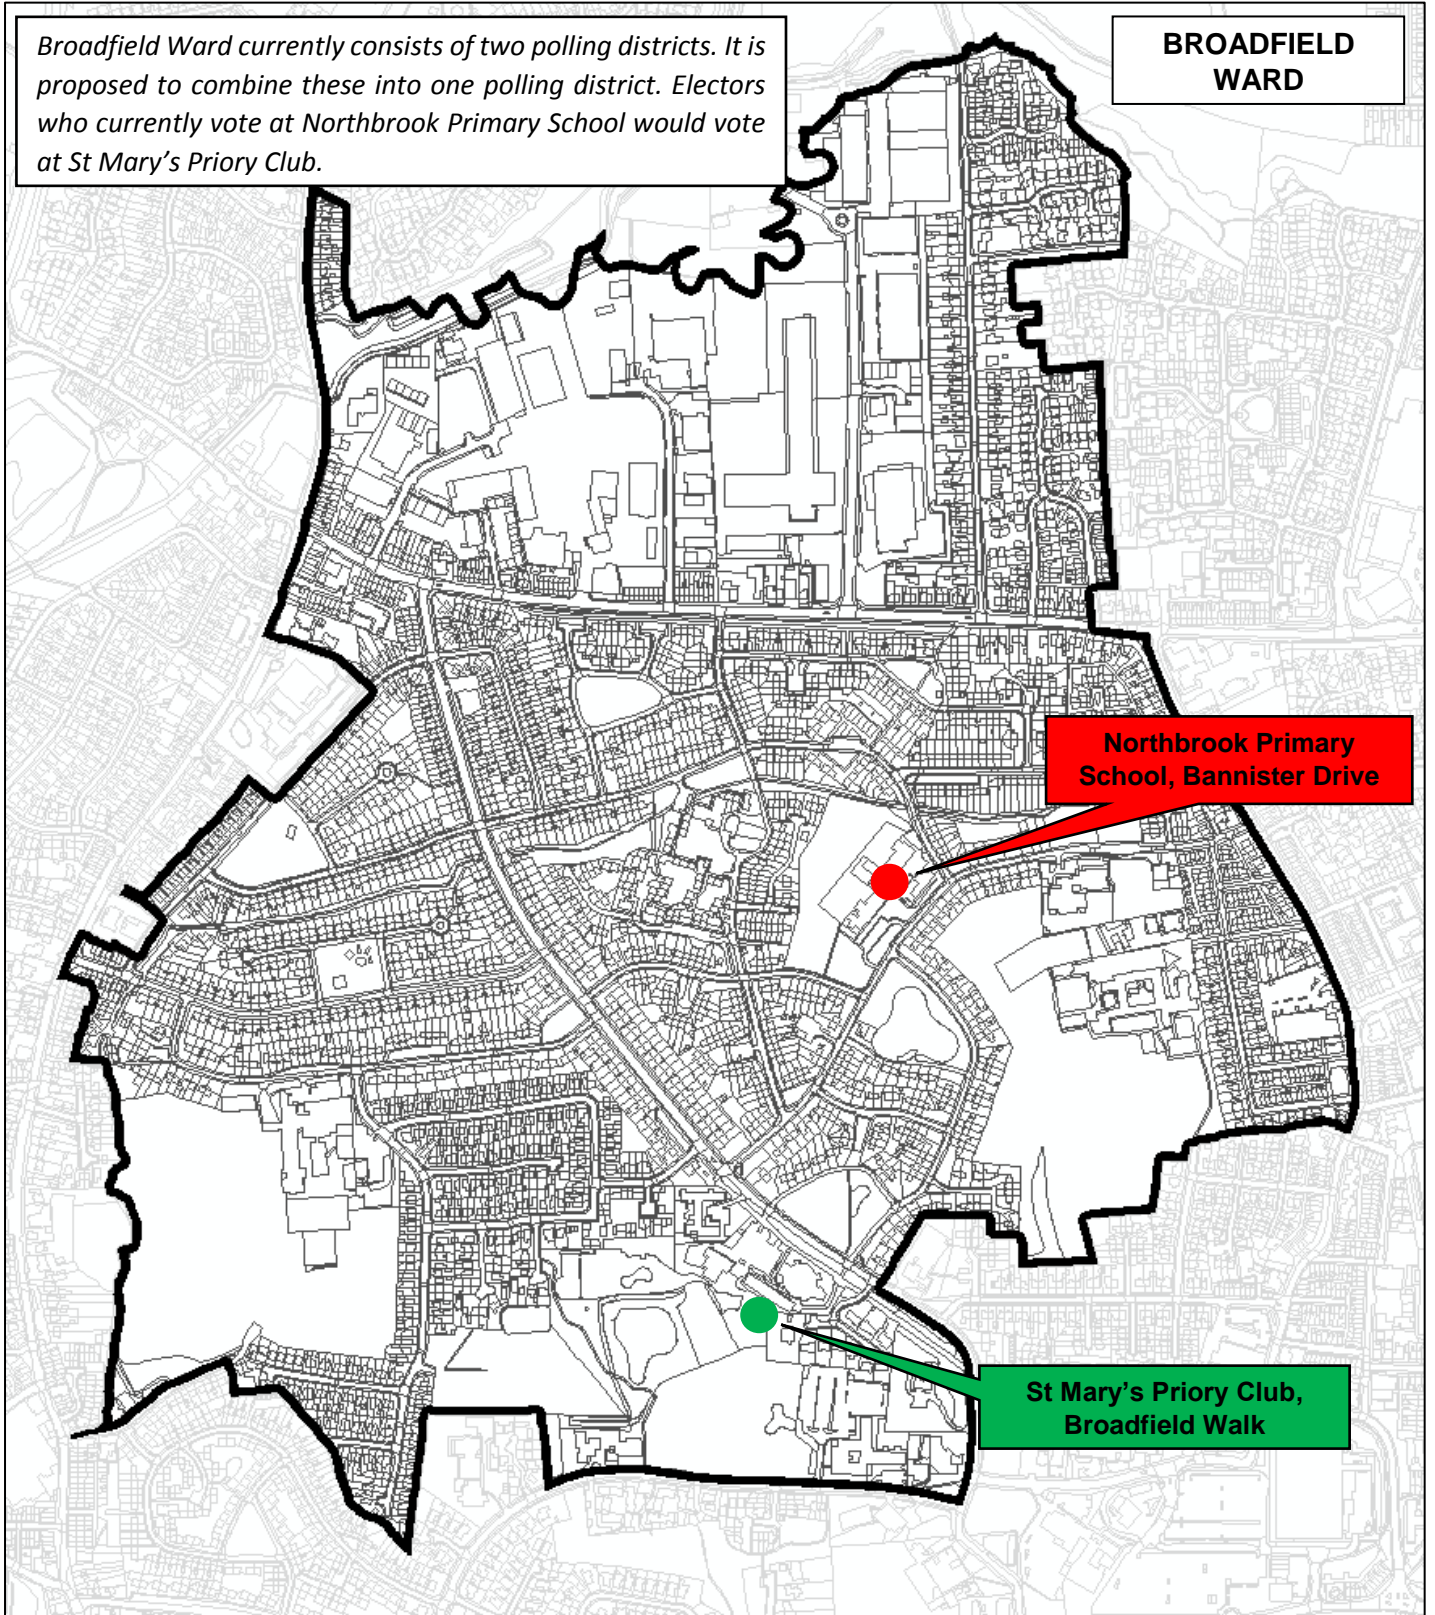

*Broadfield Ward currently consists of two polling districts. It is proposed to combine these into one polling district. Electors who currently vote at Northbrook Primary School would vote at St Mary's Priory Club.*

**BROADFIELD  
WARD**

**Northbrook Primary  
School, Bannister Drive**

**St Mary's Priory Club,  
Broadfield Walk**

This map is reproduced from Ordnance Survey material with the permission of Ordnance Survey on behalf of the Controller of Her Majesty's Stationery Office Crown copyright. Unauthorised reproduction infringes Crown copyright and may lead to prosecution or civil proceedings. South Ribble Borough Council, 100018641.