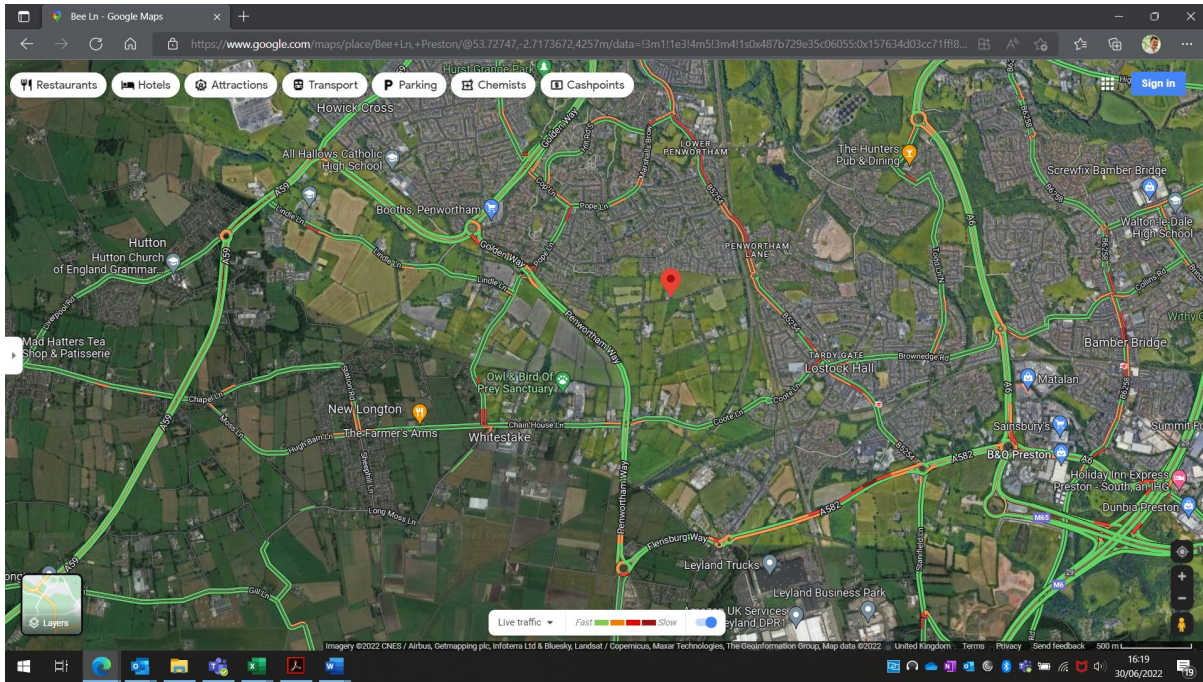

## AM

Figure 1		Comments
Time	07:45	Significant delay along A582 and around the A582/Stanifield Lane roundabout.
Date	01/07/22	

Figure 2		Comments
Time	08:24	Significant delay along A582 and Stanifield Lane, Leyland Road round Lostock Hall and Bee Lane junction. Coote Lane congestion.
Date	08/06/22	

PM

<b>Figure 3</b>		
Time	16:19	Stanifield Lane A582 queuing, delay around Tardy Gate and Leyland Road.
Date	30/06/22	

<b>Figure 4</b>		
Time	16:51	Stanifield Lane A582 queuing, delay at Tank Roundabout, Chain House Lane junction delay, delay around Tardy Gate and Leyland Road.
Date	30/06/22	

<b>Figure 5</b>		
Time	17:32	Stanifield Lane A582 queuing, delay at Tank Roundabout, Chain House Lane junction delay, delay around Tardy Gate and Leyland Road.
Date	30/06/22	

<b>Figure 6</b>		
Time	17:45	Delay around Tardy Gate and Leyland Road, some delay on A582 around Chain House Lane, Tank Roundabout, Stanifield Lane (Westbound).
Date	30/06/22	