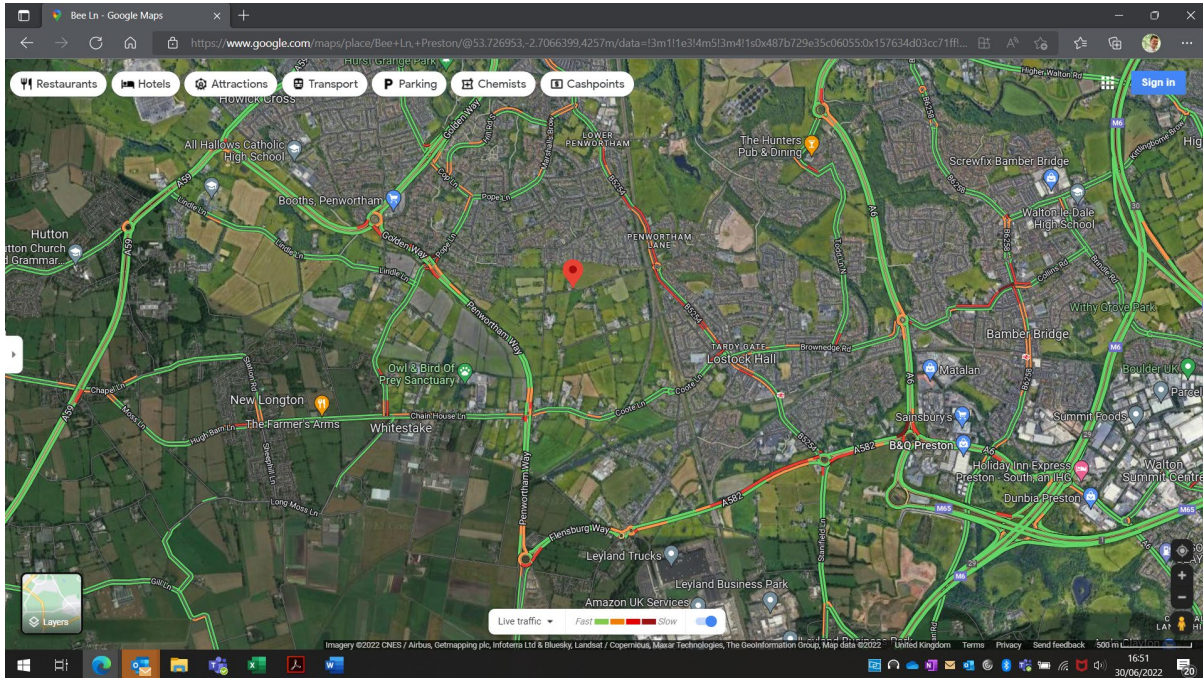

## AM

Figure 1		Comments
Time	07:45	Significant delay along A582 and around the A582/Stanifield Lane roundabout.
Date	01/07/22	

Figure 2		Comments
Time	08:24	Significant delay along A582 and Stanifield Lane, Leyland Road round Lostock Hall and Bee Lane junction. Coote Lane congestion.
Date	08/06/22	

PM

<b>Figure 3</b>		
Time	16:19	Stanifield Lane A582 queuing, delay around Tardy Gate and Leyland Road.
Date	30/06/22	

<b>Figure 4</b>		
Time	16:51	Stanifield Lane A582 queuing, delay at Tank Roundabout, Chain House Lane junction delay, delay around Tardy Gate and Leyland Road.
Date	30/06/22	

<b>Figure 5</b>		
Time	17:32	Stanifield Lane A582 queuing, delay at Tank Roundabout, Chain House Lane junction delay, delay around Tardy Gate and Leyland Road.
Date	30/06/22	

<b>Figure 6</b>		
Time	17:45	Delay around Tardy Gate and Leyland Road, some delay on A582 around Chain House Lane, Tank Roundabout, Stanifield Lane (Westbound).
Date	30/06/22	