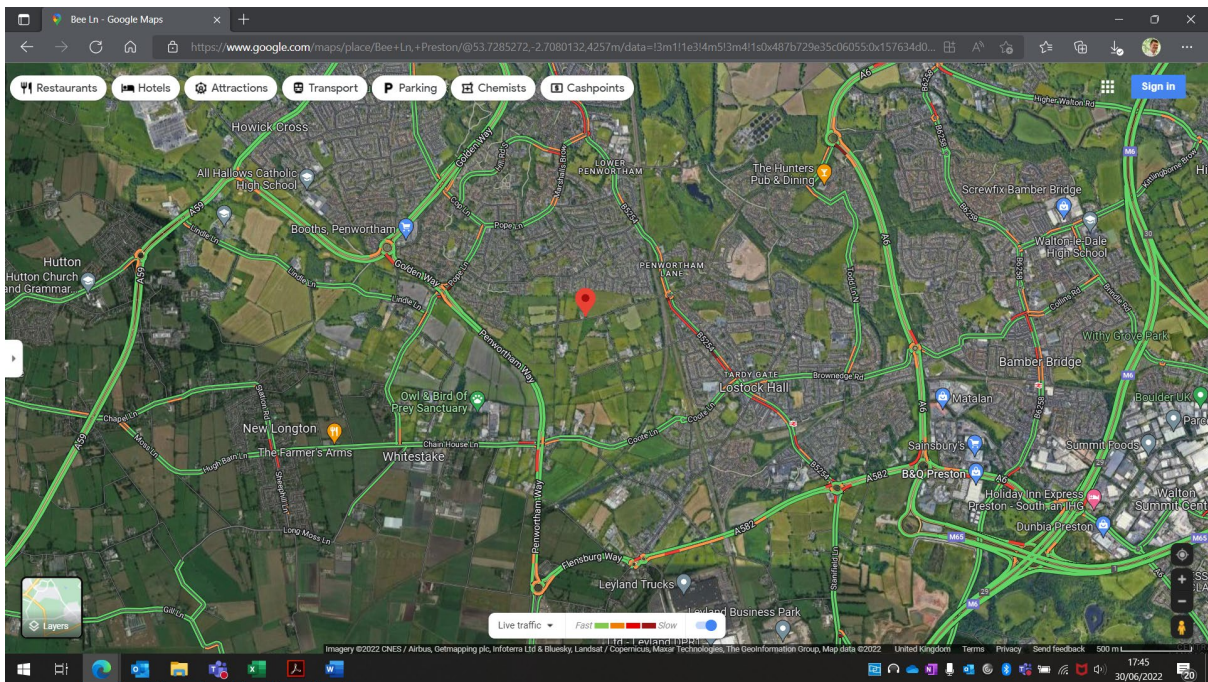

## AM

Figure 1		Comments
Time	07:45	Significant delay along A582 and around the A582/Stanifield Lane roundabout.
Date	01/07/22	

Figure 2		Comments
Time	08:24	Significant delay along A582 and Stanifield Lane, Leyland Road round Lostock Hall and Bee Lane junction. Coote Lane congestion.
Date	08/06/22	

PM

<b>Figure 3</b>		
Time	16:19	Stanifield Lane A582 queuing, delay around Tardy Gate and Leyland Road.
Date	30/06/22	

<b>Figure 4</b>		
Time	16:51	Stanifield Lane A582 queuing, delay at Tank Roundabout, Chain House Lane junction delay, delay around Tardy Gate and Leyland Road.
Date	30/06/22	

<b>Figure 5</b>		
Time	17:32	Stanifield Lane A582 queuing, delay at Tank Roundabout, Chain House Lane junction delay, delay around Tardy Gate and Leyland Road.
Date	30/06/22	

<b>Figure 6</b>		
Time	17:45	Delay around Tardy Gate and Leyland Road, some delay on A582 around Chain House Lane, Tank Roundabout, Stanifield Lane (Westbound).
Date	30/06/22	