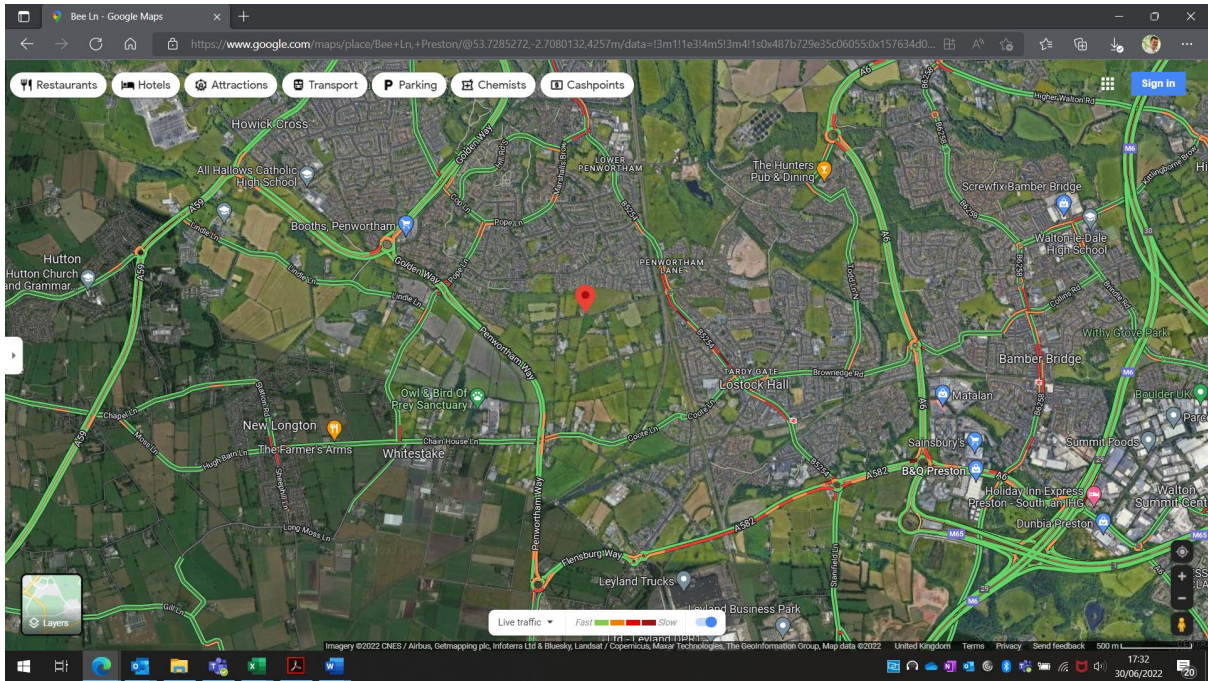

## AM

Figure 1		Comments
Time	07:45	Significant delay along A582 and around the A582/Stanifield Lane roundabout.
Date	01/07/22	

Figure 2		Comments
Time	08:24	Significant delay along A582 and Stanifield Lane, Leyland Road round Lostock Hall and Bee Lane junction. Coote Lane congestion.
Date	08/06/22	

PM

<b>Figure 3</b>		
Time	16:19	Stanifield Lane A582 queuing, delay around Tardy Gate and Leyland Road.
Date	30/06/22	

<b>Figure 4</b>		
Time	16:51	Stanifield Lane A582 queuing, delay at Tank Roundabout, Chain House Lane junction delay, delay around Tardy Gate and Leyland Road.
Date	30/06/22	

<b>Figure 5</b>		
Time	17:32	Stanifield Lane A582 queuing, delay at Tank Roundabout, Chain House Lane junction delay, delay around Tardy Gate and Leyland Road.
Date	30/06/22	

<b>Figure 6</b>		
Time	17:45	Delay around Tardy Gate and Leyland Road, some delay on A582 around Chain House Lane, Tank Roundabout, Stanifield Lane (Westbound).
Date	30/06/22	