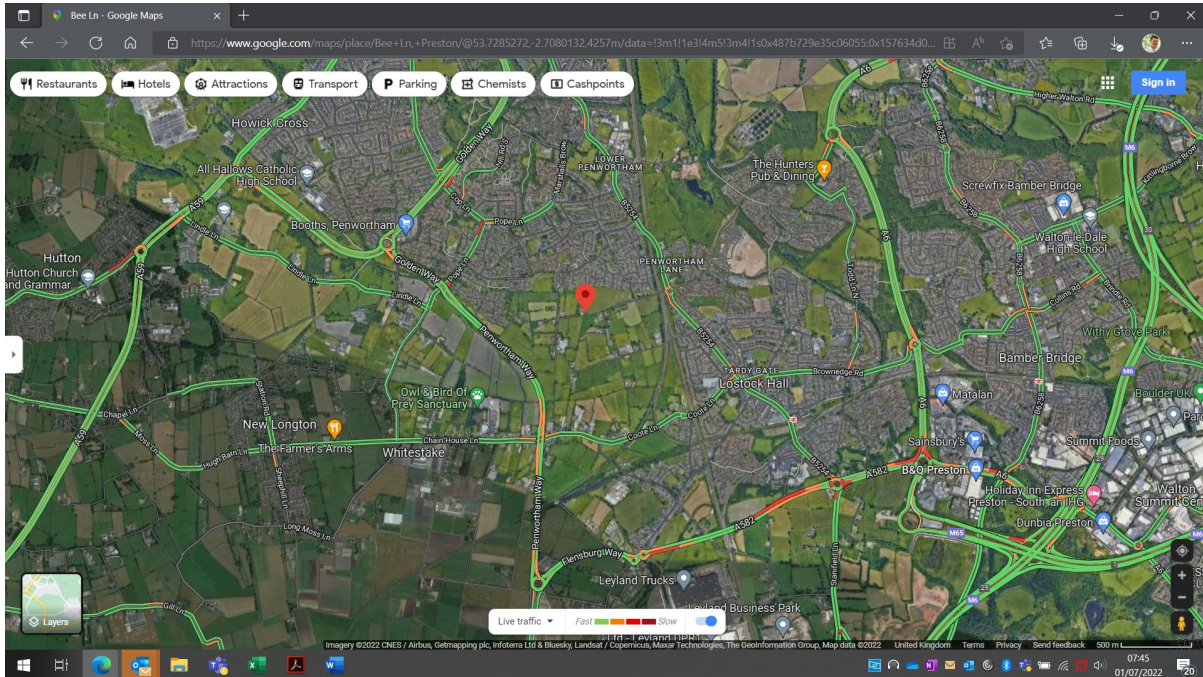

**LCC/SRBC3**

**Appendix 11**

Congestion Data

## AM

Figure 1		Comments
Time	07:45	Significant delay along A582 and around the A582/Stanifield Lane roundabout.
Date	01/07/22	

Figure 2		Comments
Time	08:24	Significant delay along A582 and Stanifield Lane, Leyland Road round Lostock Hall and Bee Lane junction. Coote Lane congestion.
Date	08/06/22	

PM

<b>Figure 3</b>		
Time	16:19	Stanifield Lane A582 queuing, delay around Tardy Gate and Leyland Road.
Date	30/06/22	

<b>Figure 4</b>		
Time	16:51	Stanifield Lane A582 queuing, delay at Tank Roundabout, Chain House Lane junction delay, delay around Tardy Gate and Leyland Road.
Date	30/06/22	

<b>Figure 5</b>		
Time	17:32	Stanifield Lane A582 queuing, delay at Tank Roundabout, Chain House Lane junction delay, delay around Tardy Gate and Leyland Road.
Date	30/06/22	

<b>Figure 6</b>		
Time	17:45	Delay around Tardy Gate and Leyland Road, some delay on A582 around Chain House Lane, Tank Roundabout, Stanifield Lane (Westbound).
Date	30/06/22	